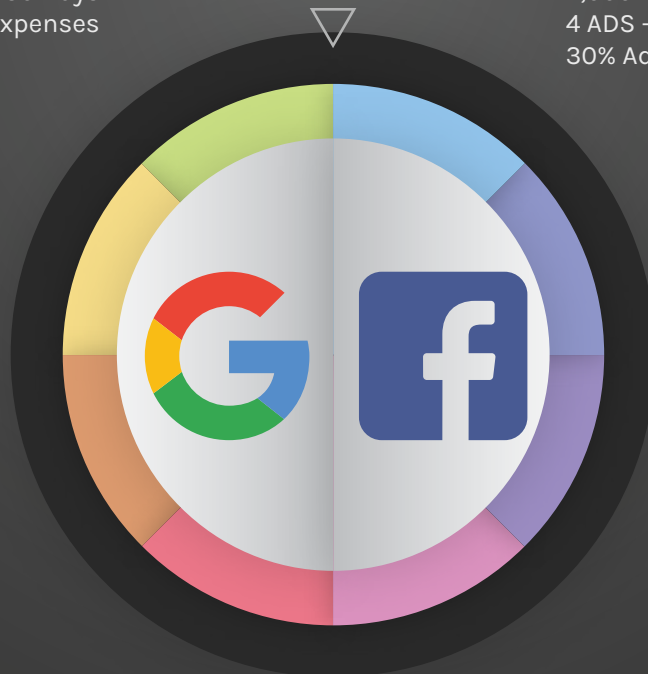

20,000 L.E **4**

UNLIMITED Words
45 Days
15% Admin Expenses

20,000 L.E **4**

1,000,000 - 1,400,000 Views
15,000 interaction
15 ADS - 45 Days
15% Admin Expenses

Phone: 01065482912 - 01150956620

Website: www.CreaXess-eg.com / E-Mail: info@creaxess-eg.com